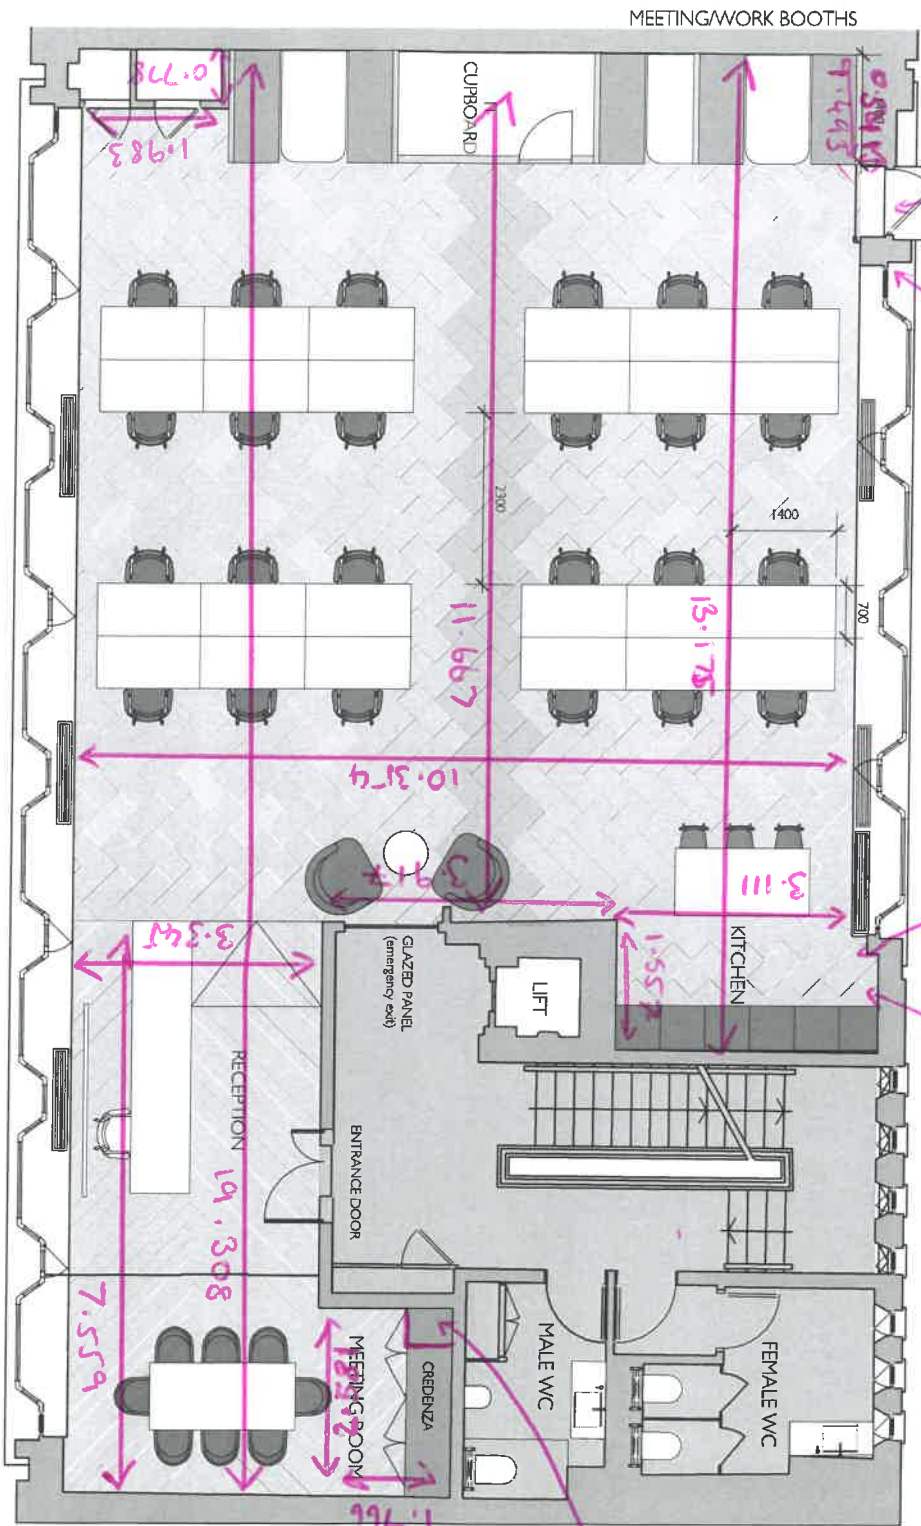

Stairs leading to Communal Terrace

OPTION 2A
 DESK SIZE: 1400X700MM
 TOTAL DESKS: 24
 INFORMAL DESK SPACE (BOOTH): 10 SPACES